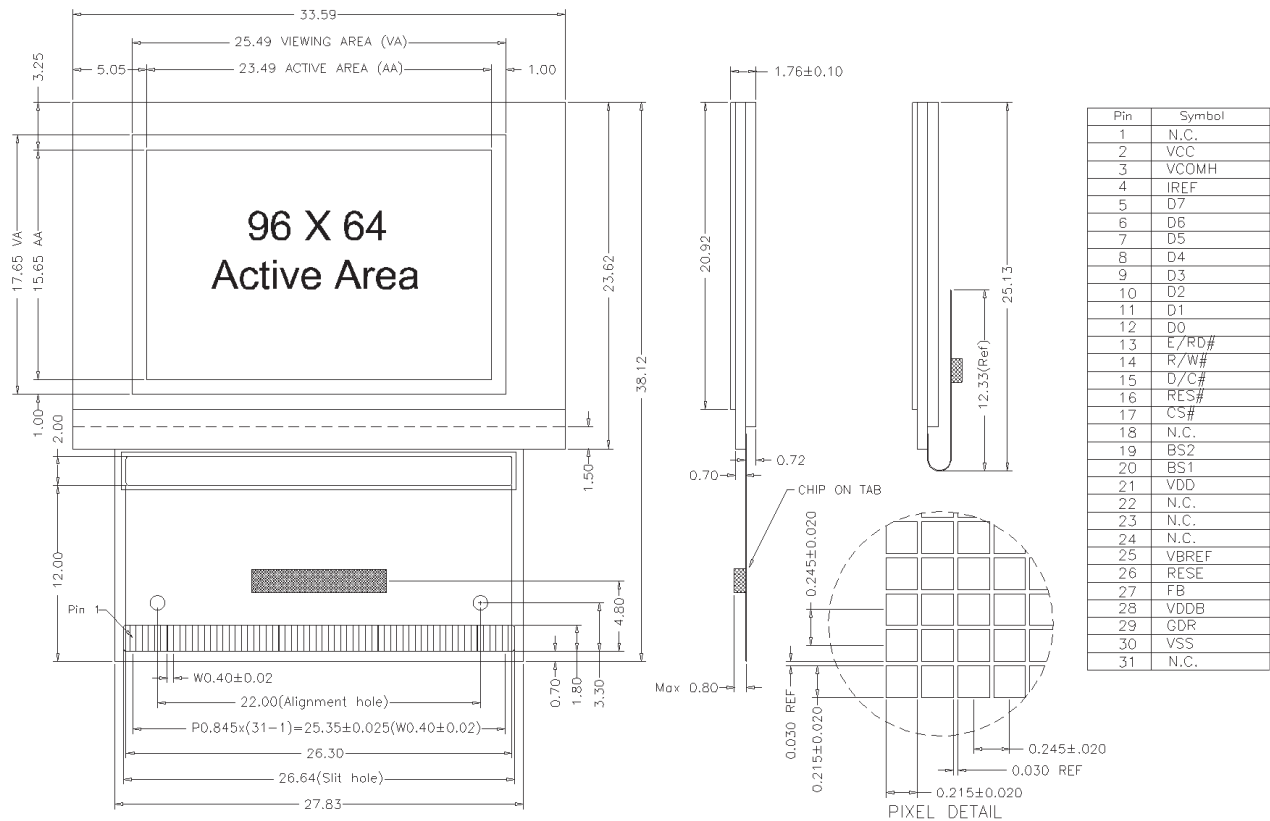

OLED DISPLAY SOLUTIONS

Pictiva™ 1.1-inch 96x64 OLED display

OS096064Px11MxxB10

Features

- Long-life OLED: up to 40K hrs lifetime to 50% luminance
- RoHS Compliant
- 4 color options
- High brightness, Fast response
- High-contrast, 180° viewing angle
- Ultra-thin structure
- Low power consumption

Specifications

Display Format	96 Columns x 64 Rows				
Diagonal	1.1 inch				
Pixel Pitch	0.245 mm x 0.245 mm				
Color, Luminance & Lifetime	Color On Demand	CIE x	CIE y	cd/m ²	Lifetime hrs, 25°C
	Elegance Yellow	0.46	0.54	100/200*	40K/10K*
	Lime Green	0.37	0.62	100	10K
	Tiger Orange	0.63	0.37	60	10K
	Galaxy White	0.25	0.25	35	TBA
Grayscale	1 or 4 bit				
Active Area	23.49 (W) X 15.65 (H) mm				
Module Size	33.59 (W) X 38.12 (H) X 1.72 (T) mm				
Viewing Angle	180°				
Contrast Ratio	2000:1 dark ambient				
Temperature	-30°C to +70°C Operating				
Voltage	2.4V – 3.5V (Logic) 12V – 13V (OLED Supply)				
Power	0.05 mW (Sleep Mode)				
Interface	Parallel or Serial, TAB interconnect				
Driver	SSD1303/SDD0323 on TAB				
Weight	2.95g nominal				

* High Brightness Mode

Mechanical Dimensions and Pin Description

Ordering Information

Part Number	Order Number	Description
1-bit		
OS096064PN11MY0B10	Q65110A3348	Pictiva™ 1.1 inch 96x64 OLED Display, Elegance Yellow
OS096064PN11MG1B10	Q65110A4052	Pictiva™ 1.1 inch 96x64 OLED Display, Lime Green
OS096064PN11MO1B10	Q65110A4053	Pictiva™ 1.1 inch 96x64 OLED Display, Tiger Orange
OS096064PN11MW1B10	Q65110A4163	Pictiva™ 1.1 inch 96x64 OLED Display, Galaxy White
4-bit		
OS096064PK11MY0B10	Q65110A4054	Pictiva™ 1.1 inch 96x64 OLED Display, Elegance Yellow
OS096064PK11MG1B10	Q65110A4585	Pictiva™ 1.1 inch 96x64 OLED Display, Lime Green
OS096064PK11MO1B10	Q65110A4586	Pictiva™ 1.1 inch 96x64 OLED Display, Tiger Orange
OS096064PK11MW1B10	Q65110A4701	Pictiva™ 1.1 inch 96x64 OLED Display, Galaxy White